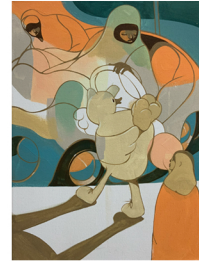

# Long Lost Shadows - Will Barras TB-132

williambarras@gmail.com willbarras.com insta @will\_\_barras

If your interested in any of these canvases or would like some more information please visit my studio or drop me a line.

**Norse Sounds** dyptich - acrylic,ink, spraypaint on canvas

**Long Lost Shadows** acrylic on canvas

**Duet** acrylic on canvas

**Shake down  
(at the McDonalds car park)** acrylic on canvas

**Rest Stop** acrylic on canvas

**Farewell** acrylic on canvas

**Faster**  
acrylic on canvas

**Duckling**  
acrylic on canvas

**Big Wave Surfer**  
acrylic on canvas

**Pipette**  
acrylic on canvas

**Quartet**  
acrylic on canvas

**While you were sleeping**  
acrylic on canvas