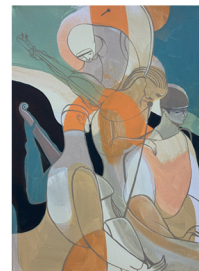

# Long Lost Shadows - Will Barras TB-132

williambarras@gmail.com willbarras.com insta @will\_\_barras

If your interested in any of these canvases or would like some more information please visit my studio or drop me a line.

**Norse Sounds** dyptich - acrylic,ink, spraypaint on canvas

**Long Lost Shadows** acrylic on canvas

**Duet** acrylic on canvas

**Shake down  
(at the McDonalds car park)** acrylic on canvas

**Rest Stop** acrylic on canvas

**Farewell** acrylic on canvas

**Faster**  
acrylic on canvas

**Duckling**  
acrylic on canvas

**Big Wave Surfer**  
acrylic on canvas

**Pipette**  
acrylic on canvas

**Quartet**  
acrylic on canvas

**While you were sleeping**  
acrylic on canvas